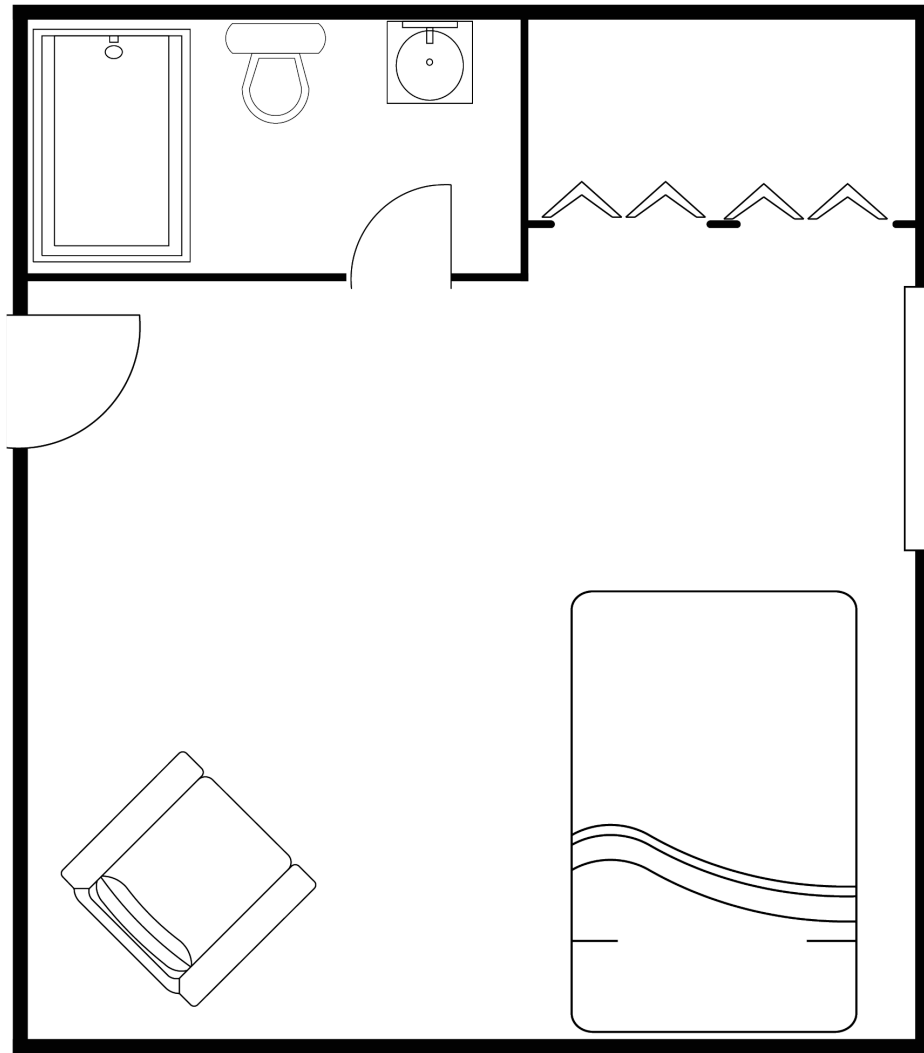

LARGE STUDIO

Approximately 332 Square Feet

208.733.9064

622 Filer Ave W, Twin Falls, ID 83301