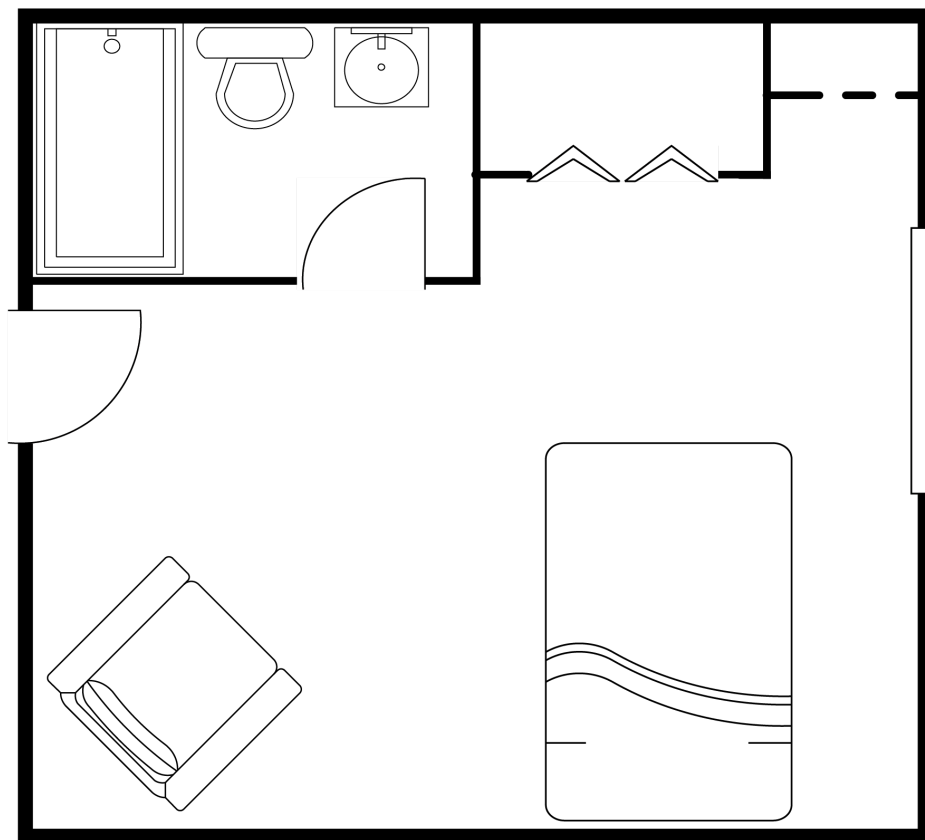

SMALL STUDIO

Approximately 264 Square Feet

208.733.9064

622 Filer Ave W, Twin Falls, ID 83301